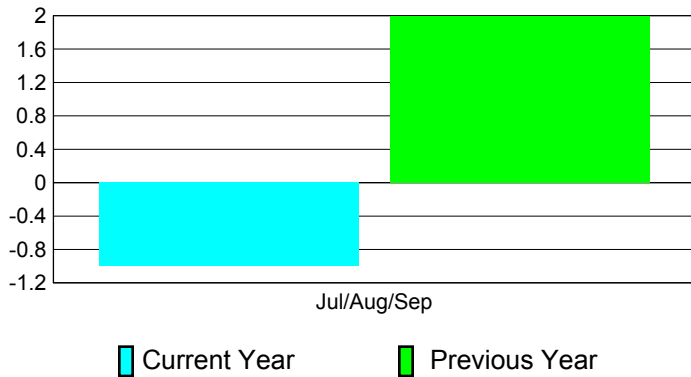

Comparison of Club Gain/Loss

Current Year Compared to the Previous Year