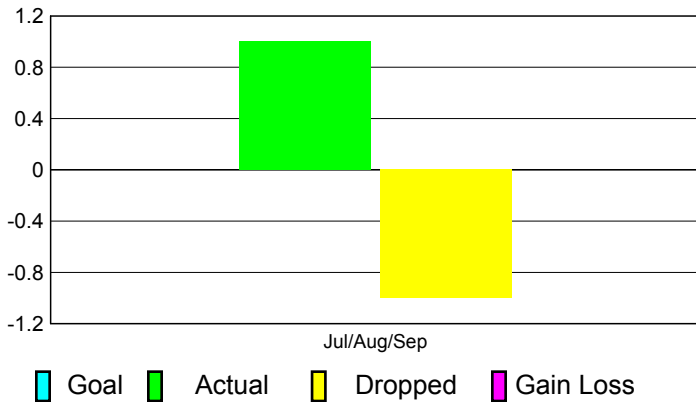

2011-2012 GMT Reports for District (or Undistricted) **District 300 E1**

GMT: **PEI-JEN CHEN**

Location: **M.D. 300 Taiwan**

GMT CA: **5**

CLUBS

Club Results
2011-2012

Clubs
2010-2011

Month	New Club Goal	Actual New Clubs	Actual Dropped Clubs	Gain/Loss of Clubs	Gain/Loss of Clubs
Jul/Aug/Sep		1	-1	0	0
Totals		1	-1	0	0

Club Results 2011-2012

Goal, New, Dropped, Gain/Loss