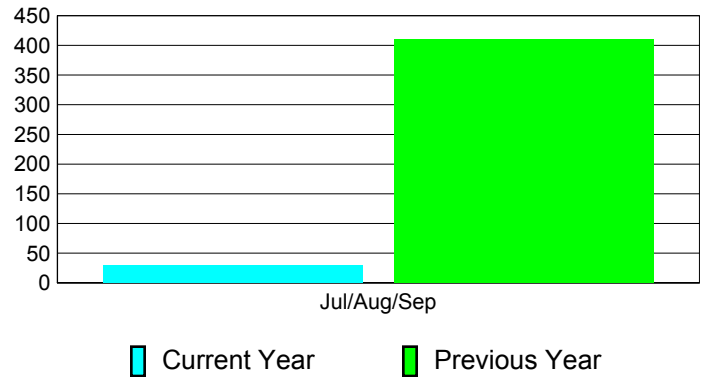

Comparison of Membership Gain/Loss

Current Year Compared to the Previous Year