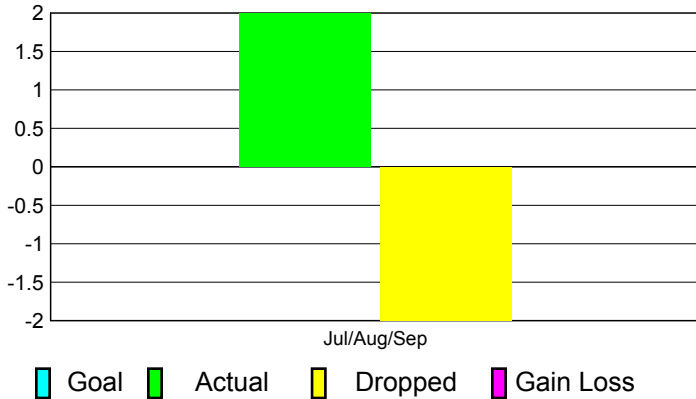

2011-2012 GMT Reports for District (or Undistricted) **District 300C2**

GMT: **PEI-JEN CHEN**

Location: **M.D. 300 Taiwan**

GMT CA: **5**

CLUBS

Club Results
2011-2012

Clubs
2010-2011

Month	New Club Goal	Actual New Clubs	Actual Dropped Clubs	Gain/Loss of Clubs	Gain/Loss of Clubs
Jul/Aug/Sep		2	-2	0	0
Totals		2	-2	0	0

Club Results 2011-2012

Goal, New, Dropped, Gain/Loss