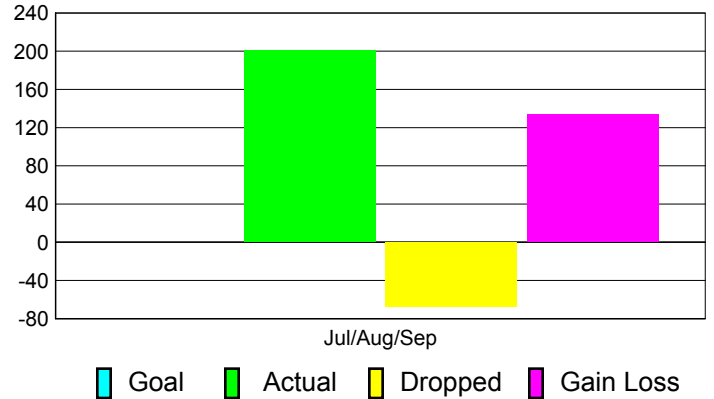

Membership Results 2011-2012

Goal, New, Dropped, Gain/Loss