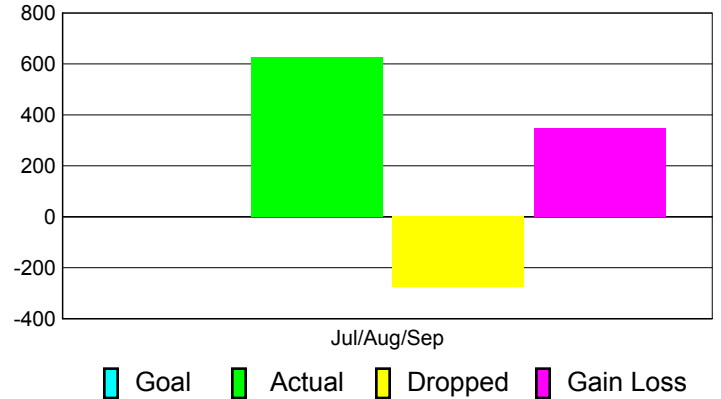

Membership Results 2011-2012

Goal, New, Dropped, Gain/Loss