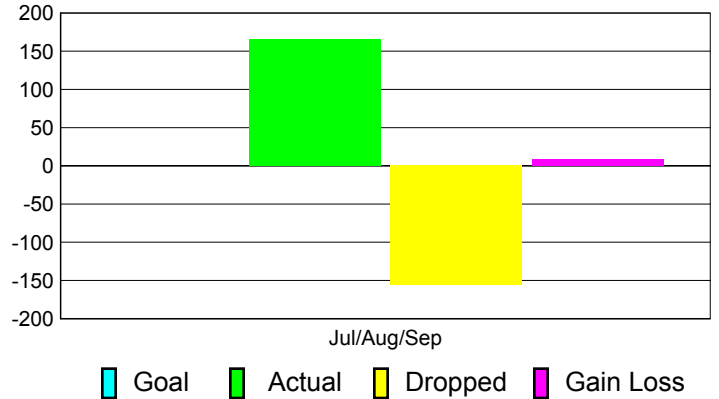

Membership Results 2011-2012

Goal, New, Dropped, Gain/Loss