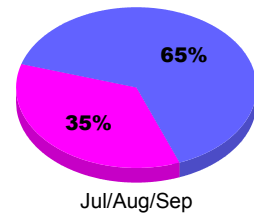

Gender Comparison 2011-2012