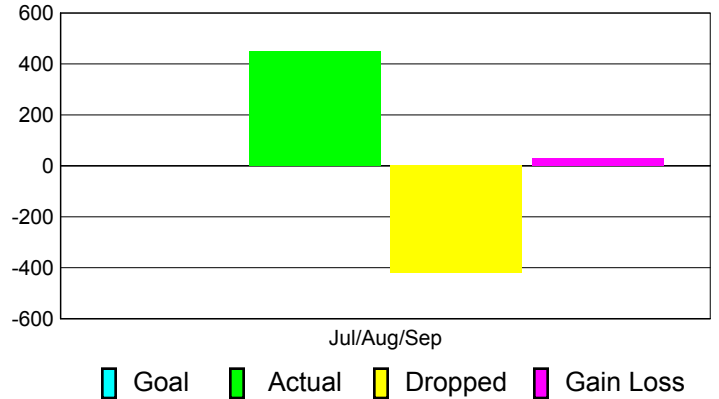

Membership Results 2011-2012

Goal, New, Dropped, Gain/Loss