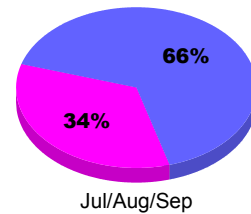

Gender Comparison 2011-2012