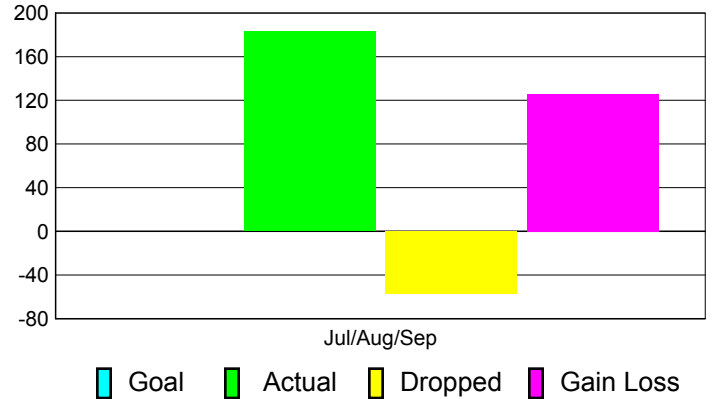

Membership Results 2011-2012

Goal, New, Dropped, Gain/Loss