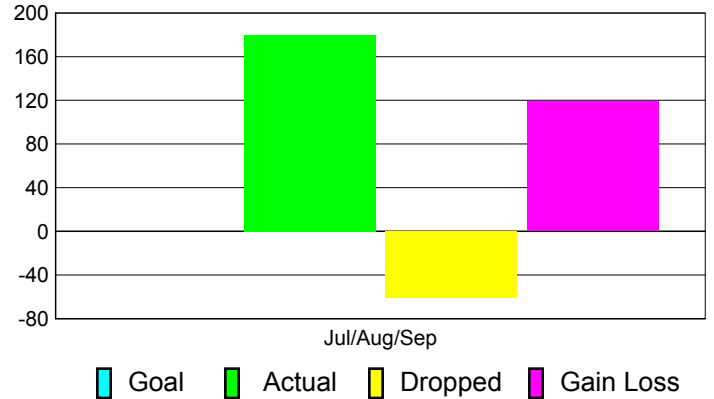

Membership Results 2011-2012

Goal, New, Dropped, Gain/Loss

Comparison of Membership Gain/Loss

Current Year Compared to the Previous Year