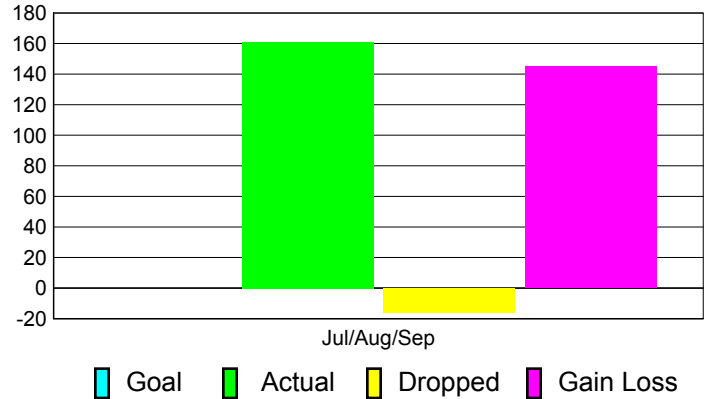

Membership Results 2011-2012

Goal, New, Dropped, Gain/Loss